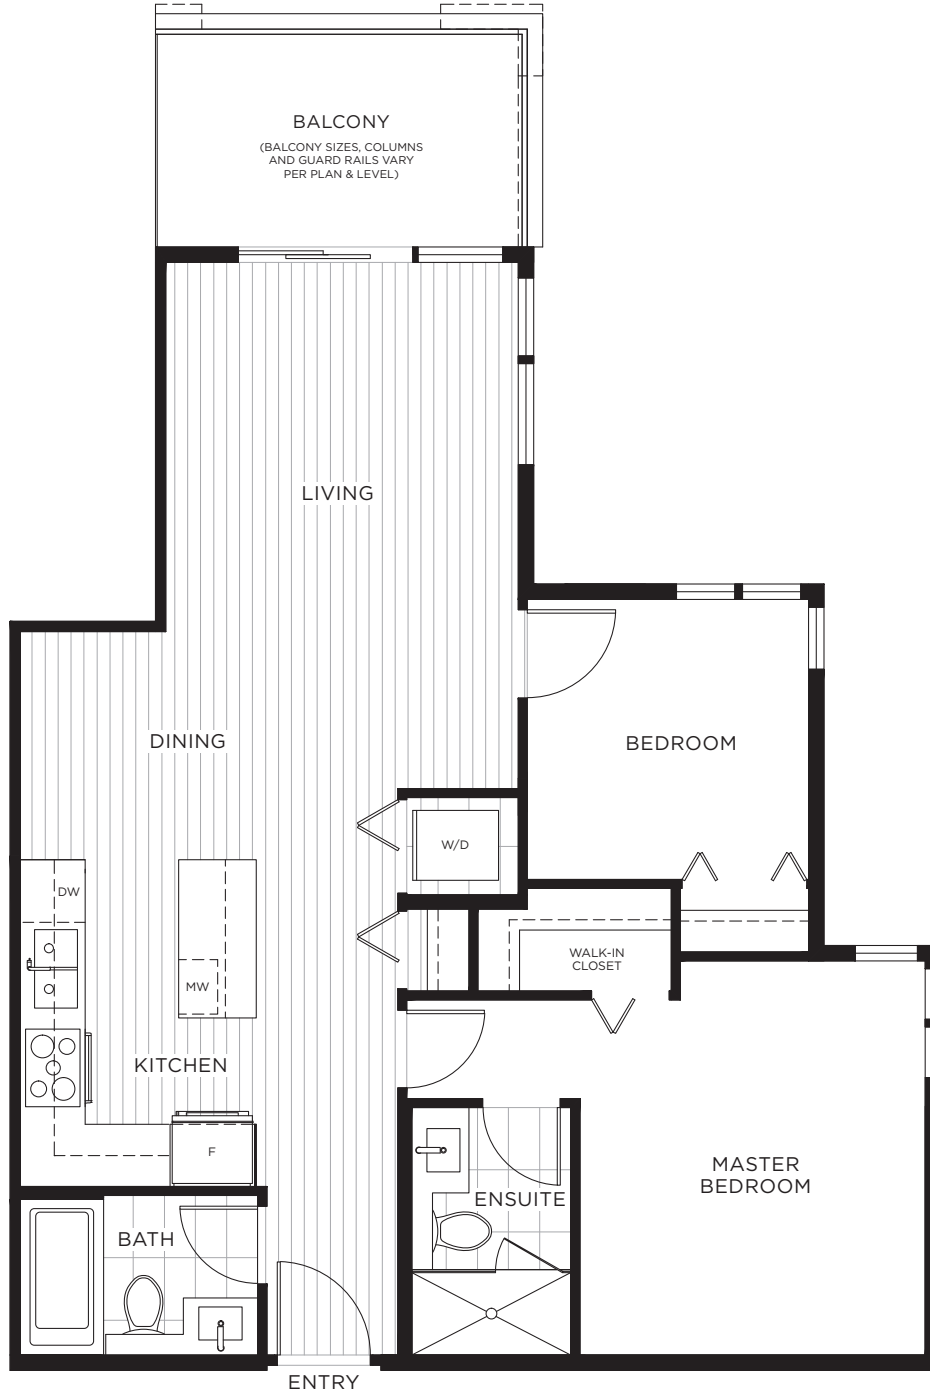

B3

LOW RISE - THE TEAL COLLECTION

TWO BEDROOM
TWO BATH
APPROX. 832 SQ. FT.

A Z U R E

AT SOUTHGATE CITY

In a continuing effort to meet the challenge of product improvements, we reserve the right to modify or change dimensions, sizes, specifications, plan orientation and materials without notice. All patio, terrace, balcony and yard sizes may vary. Windows, columns, privacy screens, demising walls, spandrel and guardrail details may vary depending upon the plan and floor level. The quality homes at Azure are built by LM Azure Homes Limited Partnership. E. & O.E.